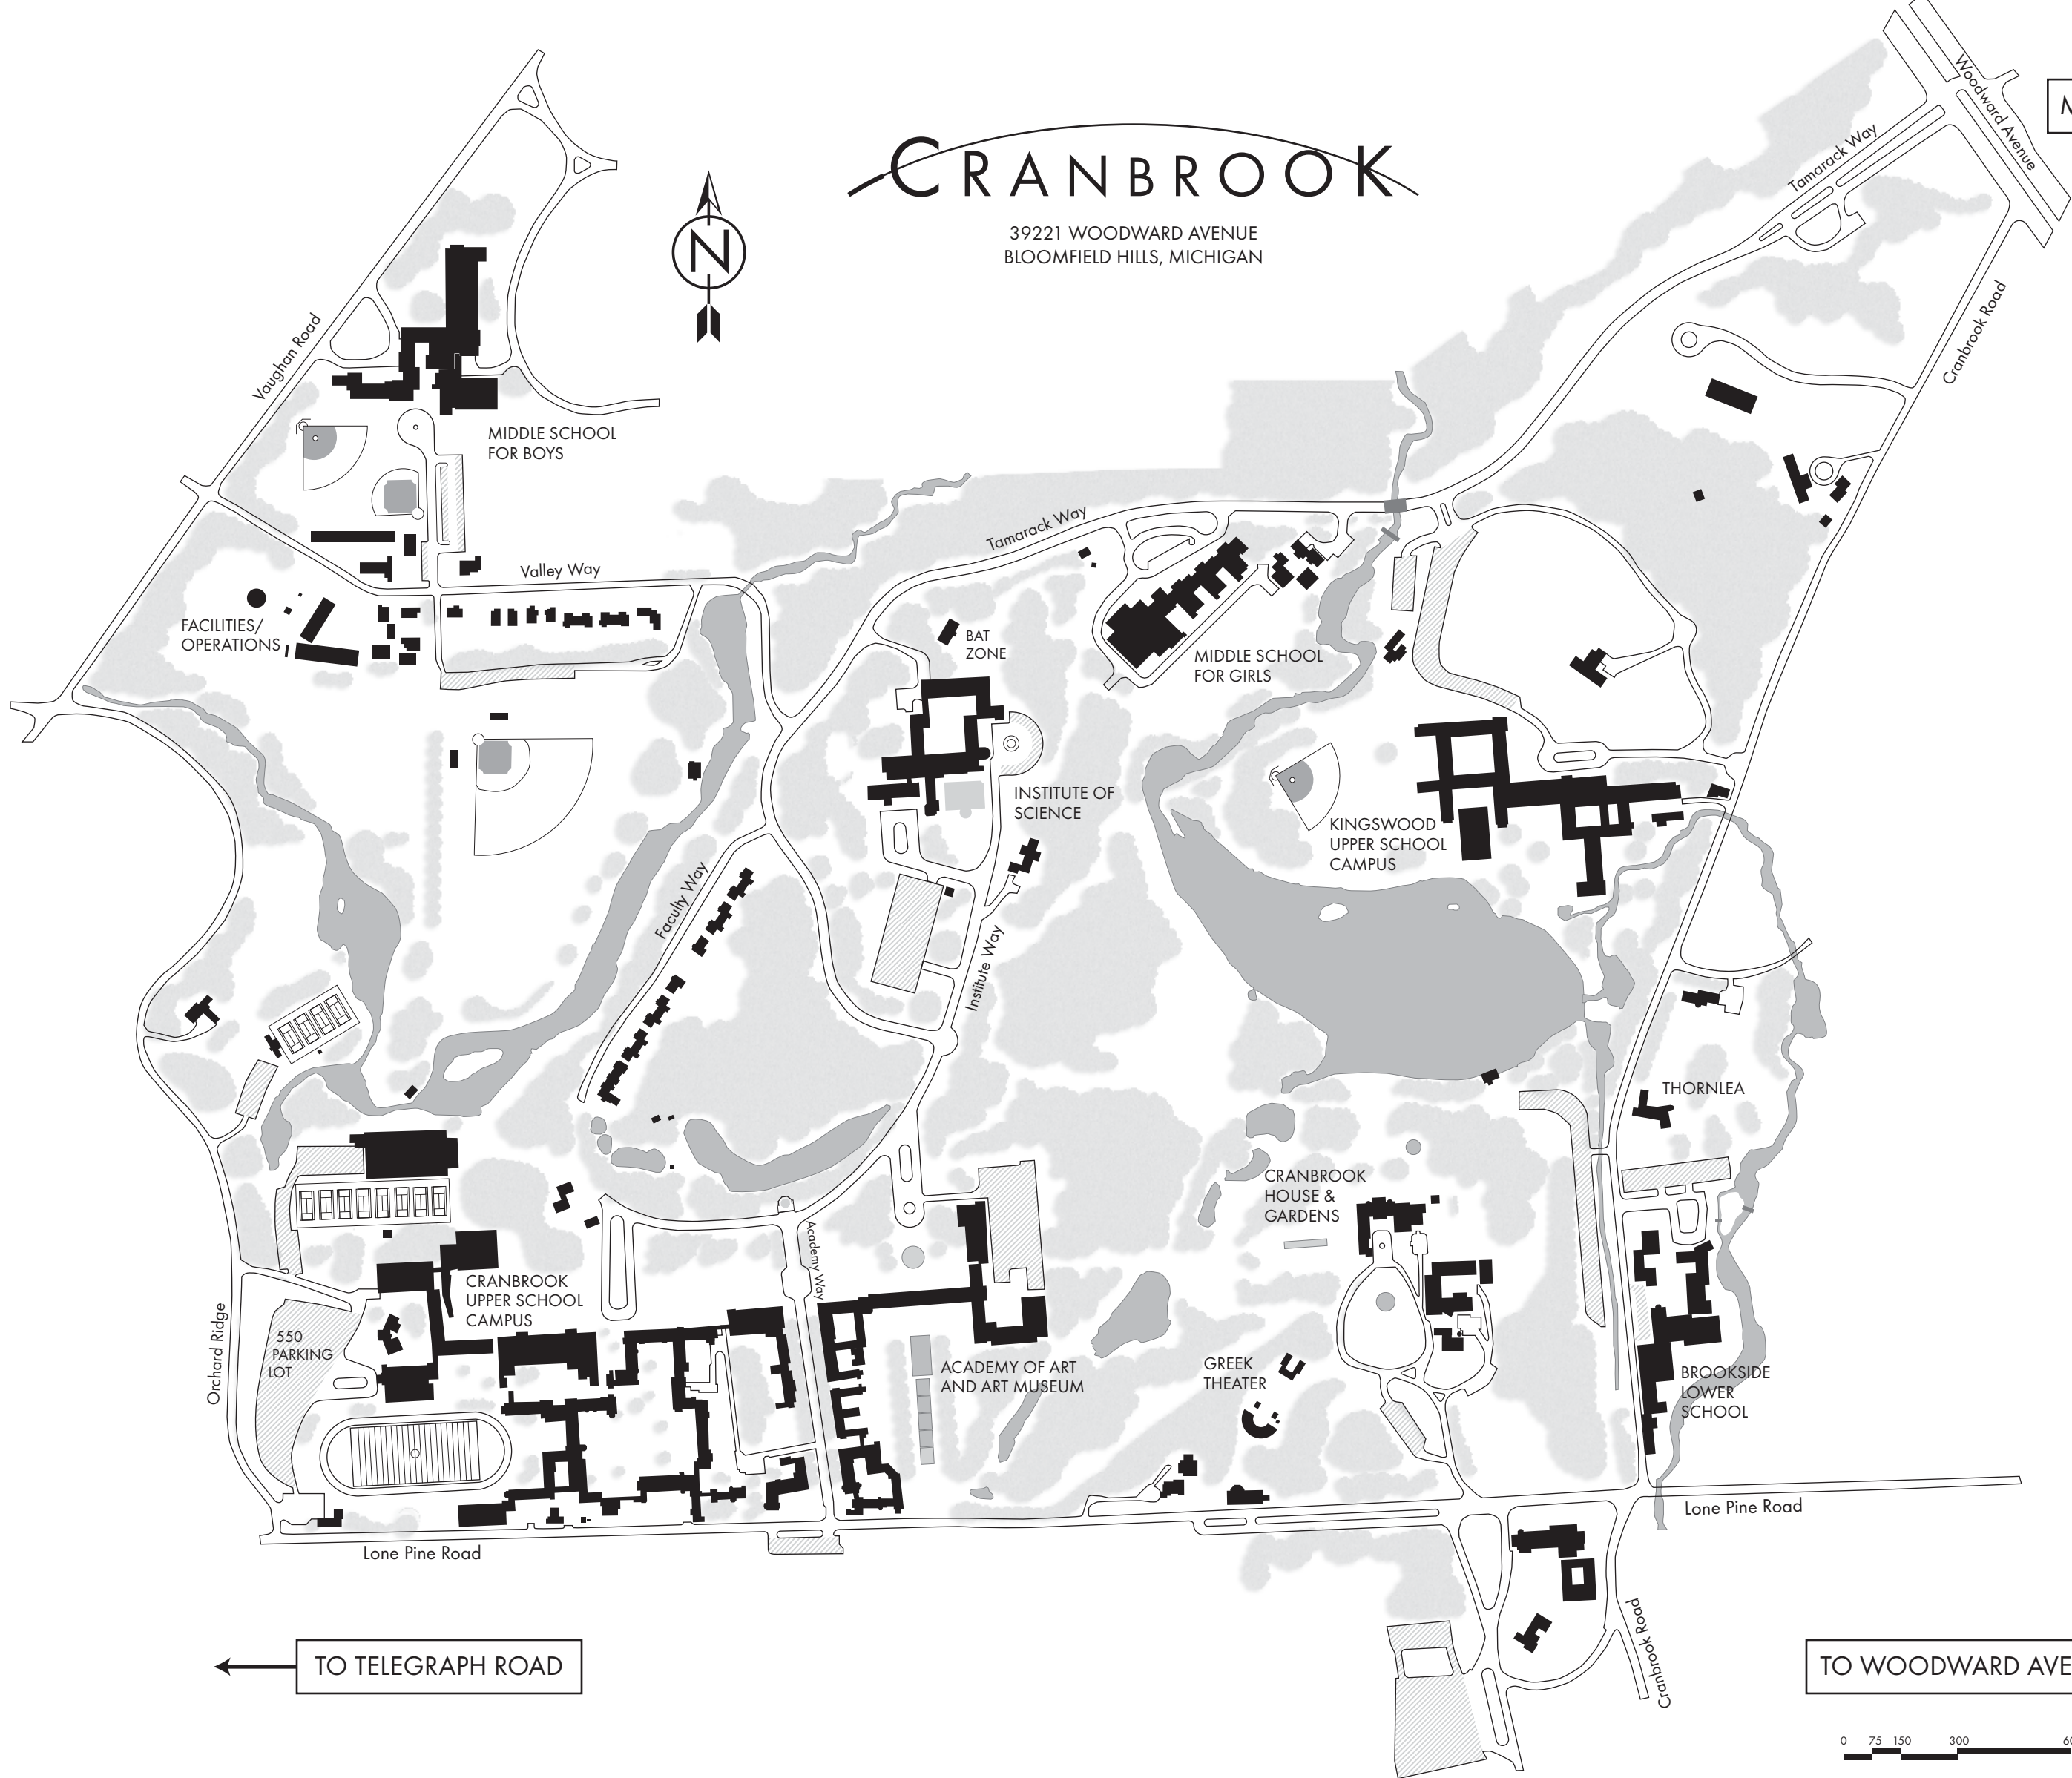

# CRANBROOK

39221 WOODWARD AVENUE  
BLOOMFIELD HILLS, MICHIGAN

MAIN ENTRANCE

MIDDLE SCHOOL FOR BOYS

FACILITIES/  
OPERATIONS

Valley Way

Tamarack Way

BAT ZONE

MIDDLE SCHOOL FOR GIRLS

INSTITUTE OF SCIENCE

KINGSWOOD UPPER SCHOOL CAMPUS

Faculty Way

Institute Way

THORNLEA

CRANBROOK HOUSE & GARDENS

CRANBROOK UPPER SCHOOL CAMPUS

ACADEMY OF ART AND ART MUSEUM

GREEK THEATER

BROOKSIDE LOWER SCHOOL

Orchard Ridge

550 PARKING LOT

Academy Way

Lone Pine Road

Lone Pine Road

Cranbrook Road

TO TELEGRAPH ROAD

TO WOODWARD AVE.