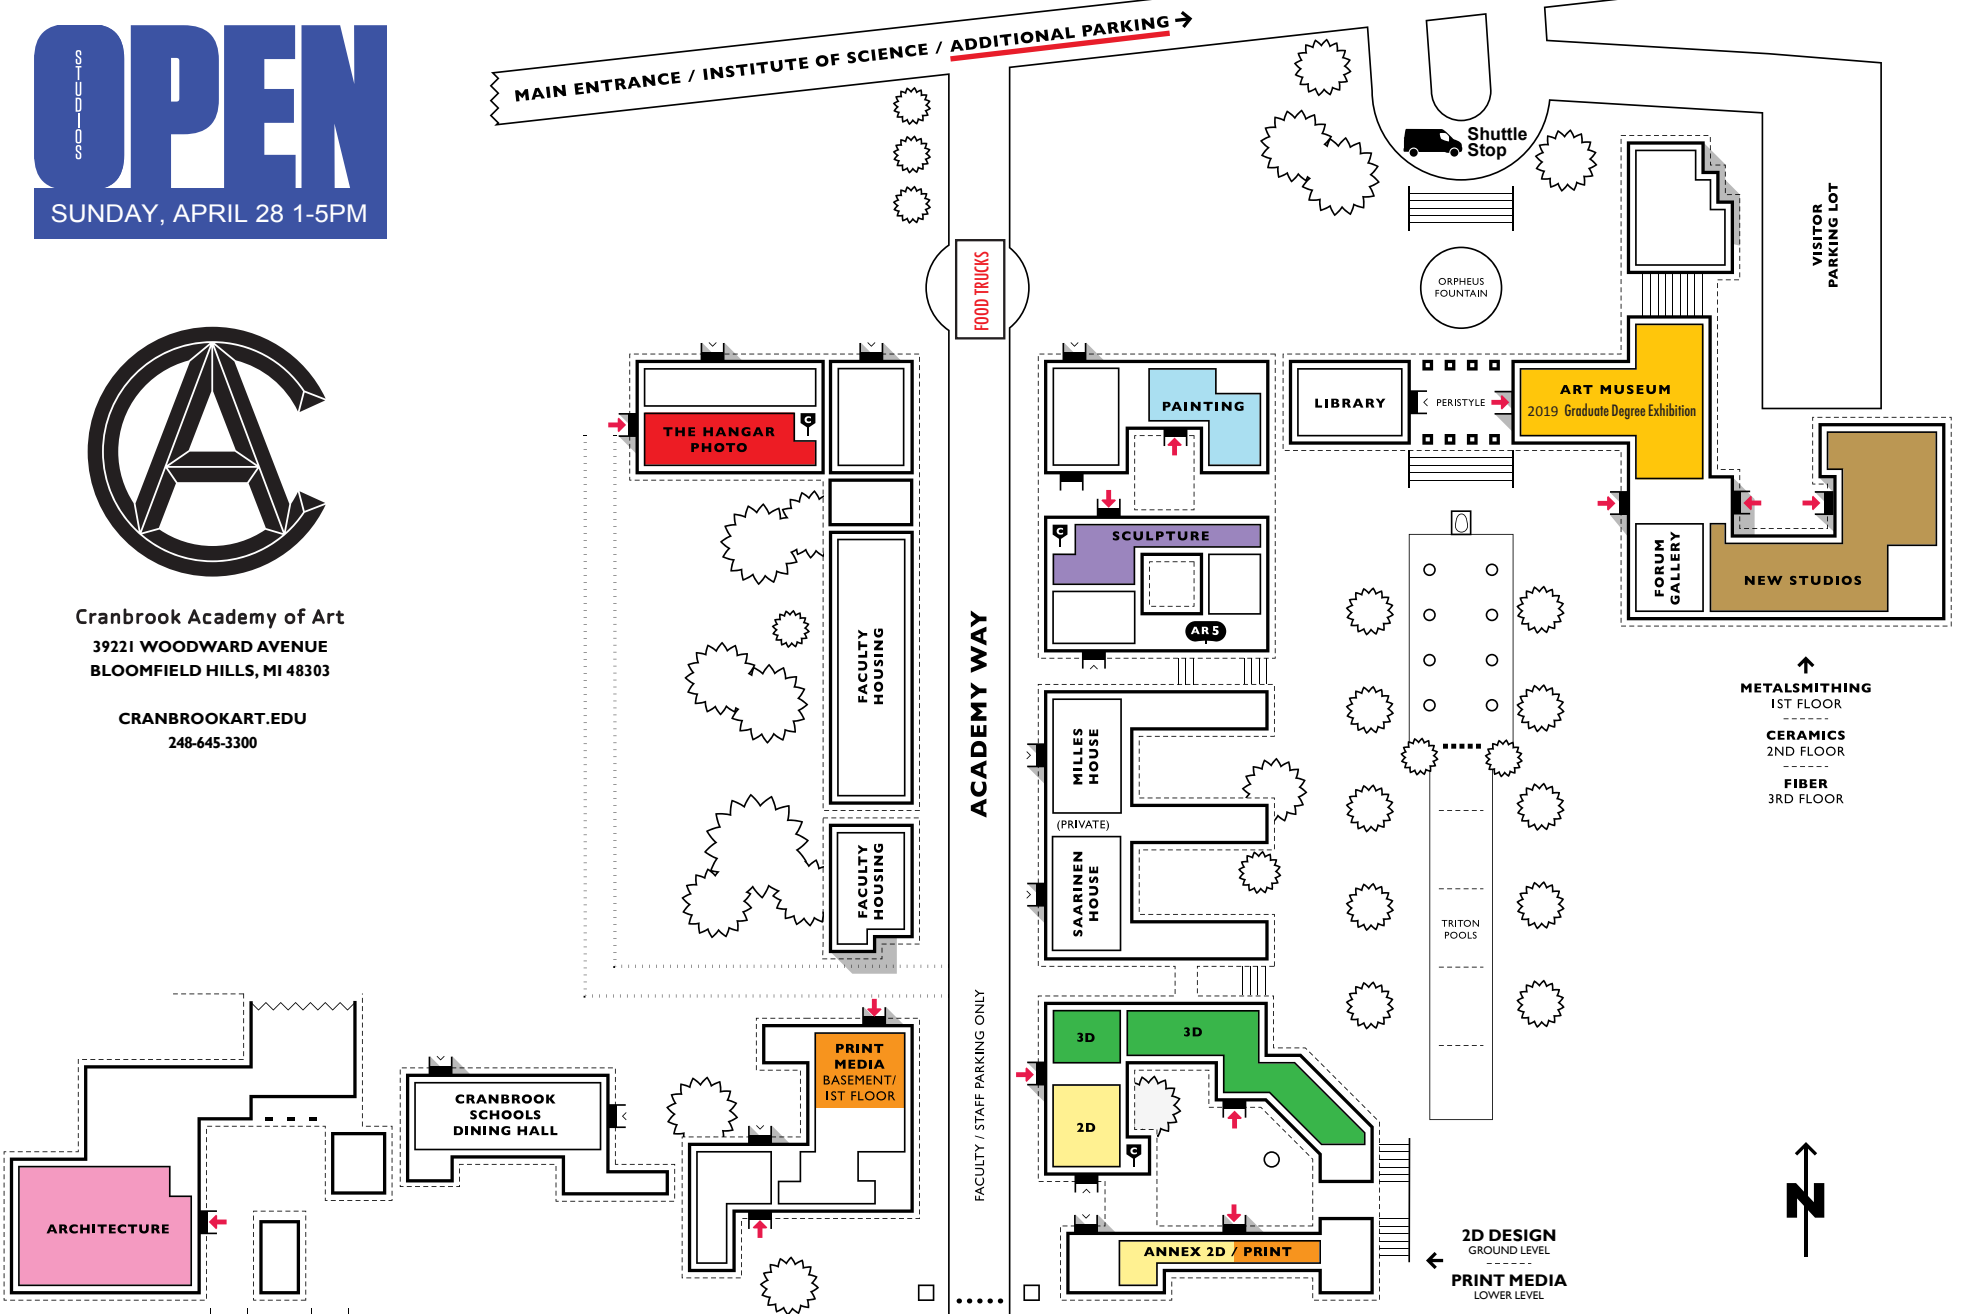

STUDIOS OPEN

SUNDAY, APRIL 28 1-5PM

Cranbrook Academy of Art
 39221 WOODWARD AVENUE
 BLOOMFIELD HILLS, MI 48303
 CRANBROOKART.EDU
 248-645-3300

MAIN ENTRANCE / INSTITUTE OF SCIENCE / **ADDITIONAL PARKING** →

← TELEGRAPH

LONE PINE ROAD

CRANBROOK HOUSE / WOODWARD →

500 LONE PINE
 STAFF/VISITOR PARKING LOT

- ↑ METALSMITHING
1ST FLOOR
- CERAMICS
2ND FLOOR
- FIBER
3RD FLOOR