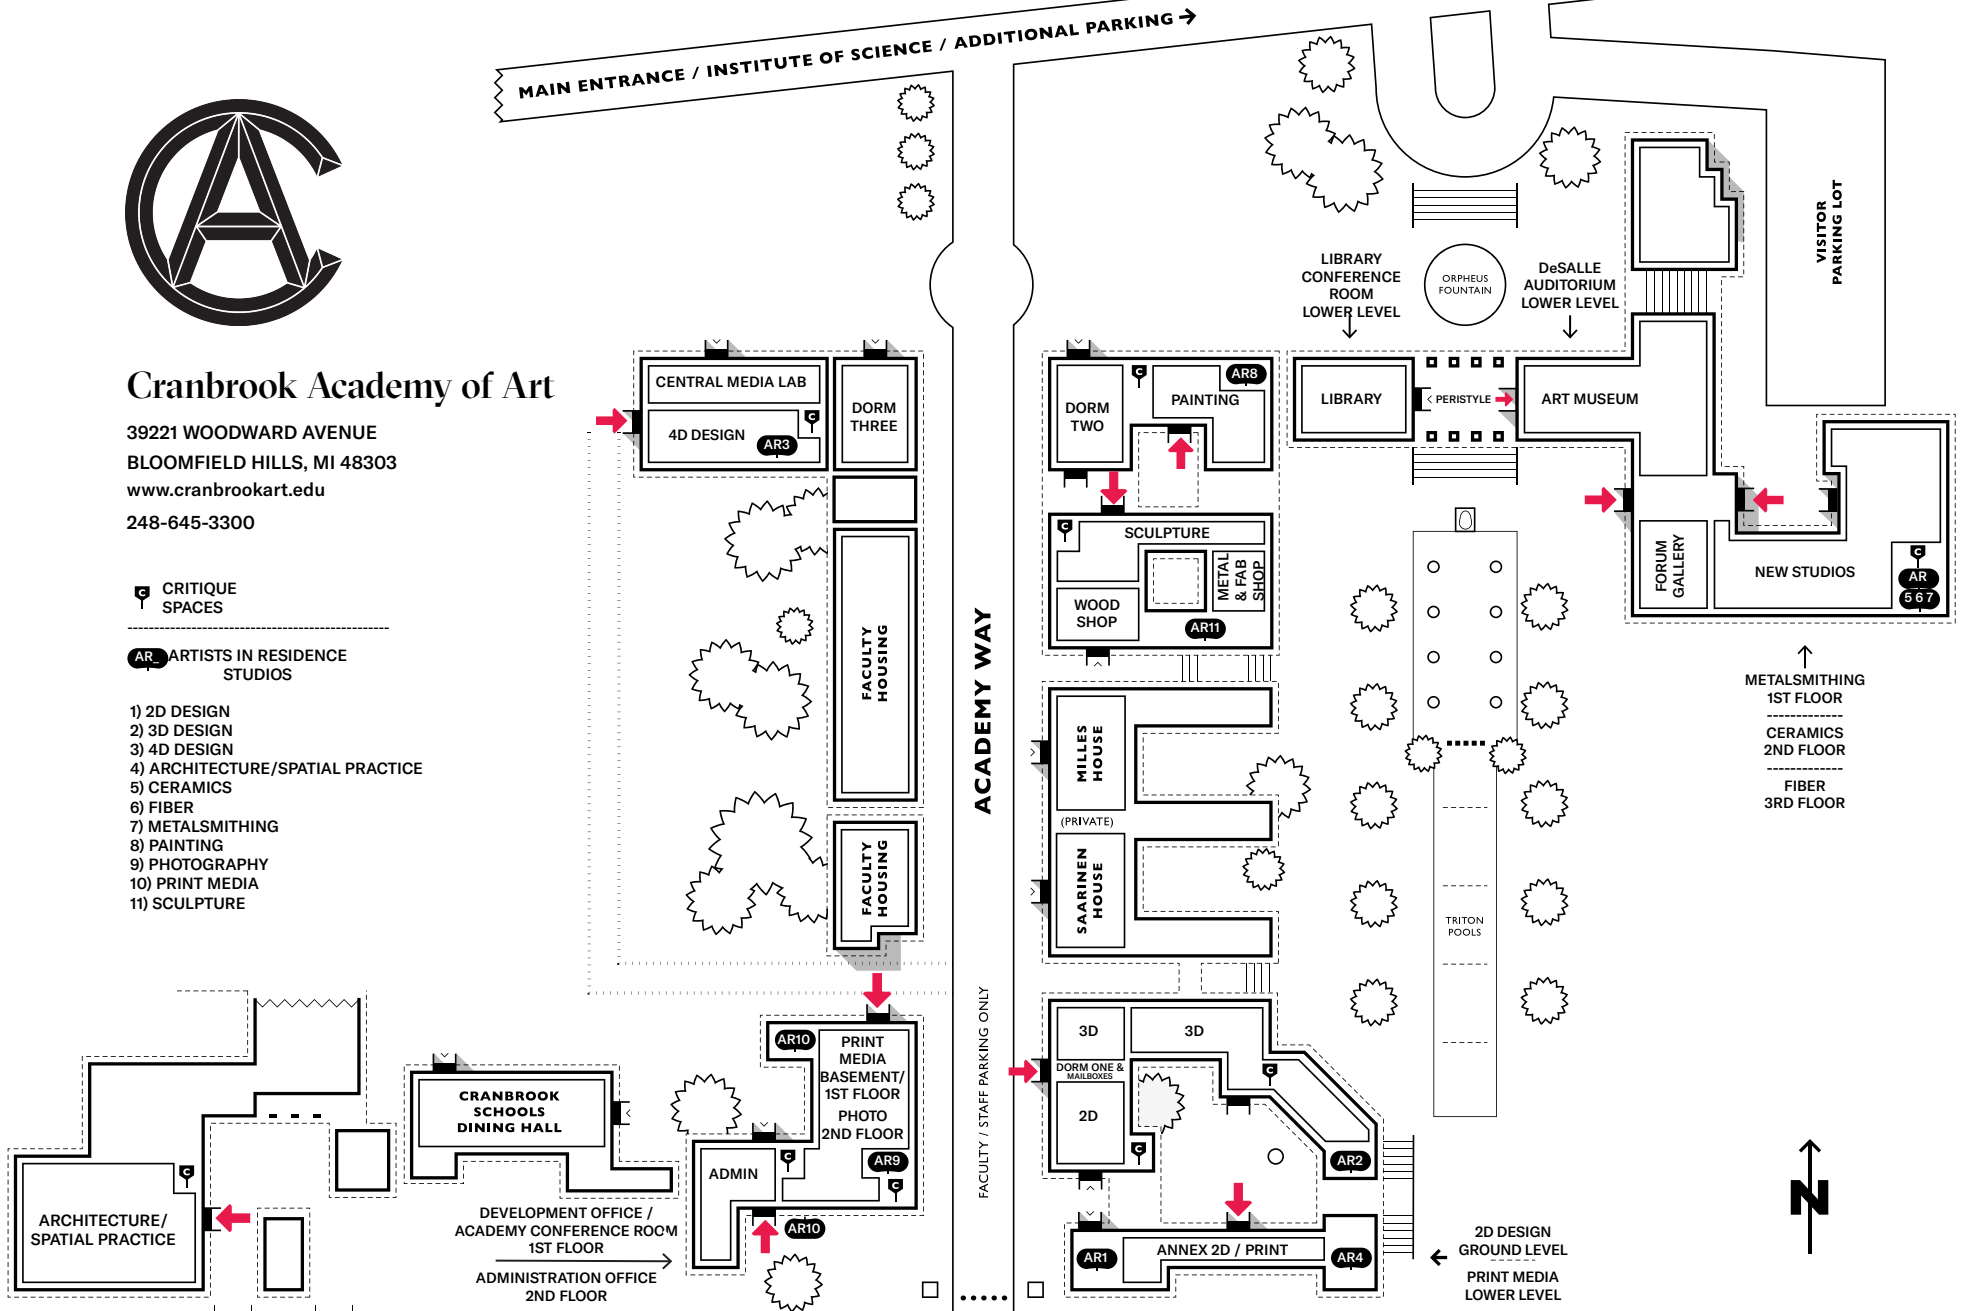

Cranbrook Academy of Art

39221 WOODWARD AVENUE
 BLOOMFIELD HILLS, MI 48303
 www.cranbrookart.edu
 248-645-3300

C CRITIQUE SPACES

AR ARTISTS IN RESIDENCE STUDIOS

- 1) 2D DESIGN
- 2) 3D DESIGN
- 3) 4D DESIGN
- 4) ARCHITECTURE/SPATIAL PRACTICE
- 5) CERAMICS
- 6) FIBER
- 7) METALSMITHING
- 8) PAINTING
- 9) PHOTOGRAPHY
- 10) PRINT MEDIA
- 11) SCULPTURE

MAIN ENTRANCE / INSTITUTE OF SCIENCE / ADDITIONAL PARKING →

← TELEGRAPH

LONE PINE ROAD

CRANBROOK HOUSE / WOODWARD →

500 LONE PINE
 STAFF/VISITOR PARKING LOT