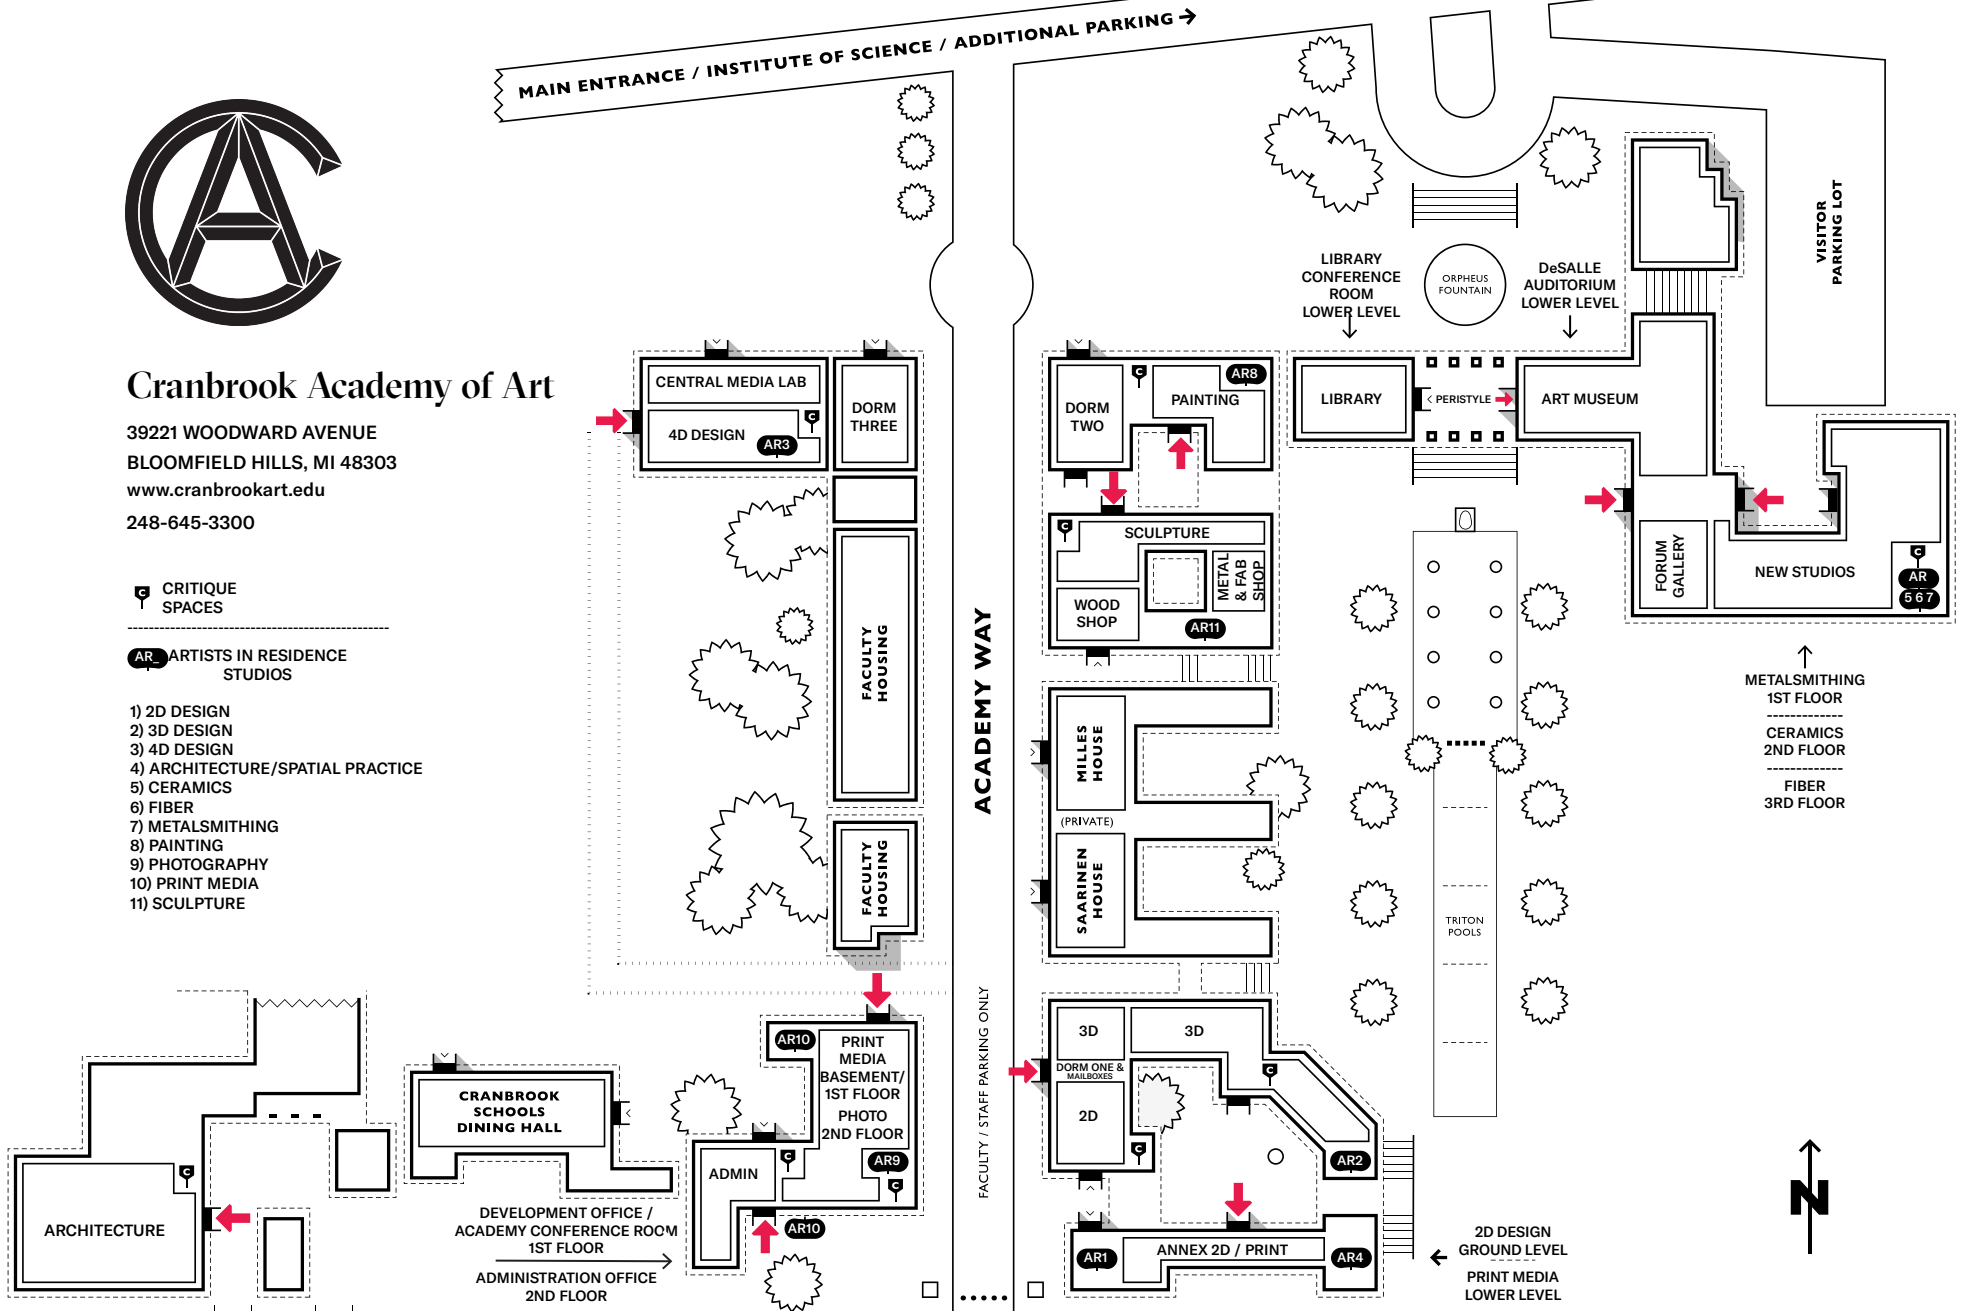

# Cranbrook Academy of Art

39221 WOODWARD AVENUE  
 BLOOMFIELD HILLS, MI 48303  
 www.cranbrookart.edu  
 248-645-3300

**C** CRITIQUE SPACES

**AR** ARTISTS IN RESIDENCE STUDIOS

- 1) 2D DESIGN
- 2) 3D DESIGN
- 3) 4D DESIGN
- 4) ARCHITECTURE/SPATIAL PRACTICE
- 5) CERAMICS
- 6) FIBER
- 7) METALSMITHING
- 8) PAINTING
- 9) PHOTOGRAPHY
- 10) PRINT MEDIA
- 11) SCULPTURE

MAIN ENTRANCE / INSTITUTE OF SCIENCE / ADDITIONAL PARKING →

↑ METALSMITHING 1ST FLOOR  
 CERAMICS 2ND FLOOR  
 FIBER 3RD FLOOR

← TELEGRAPH

LONE PINE ROAD

CRANBROOK HOUSE / WOODWARD →

500 LONE PINE STAFF/VISITOR PARKING LOT

← 2D DESIGN GROUND LEVEL  
 PRINT MEDIA LOWER LEVEL